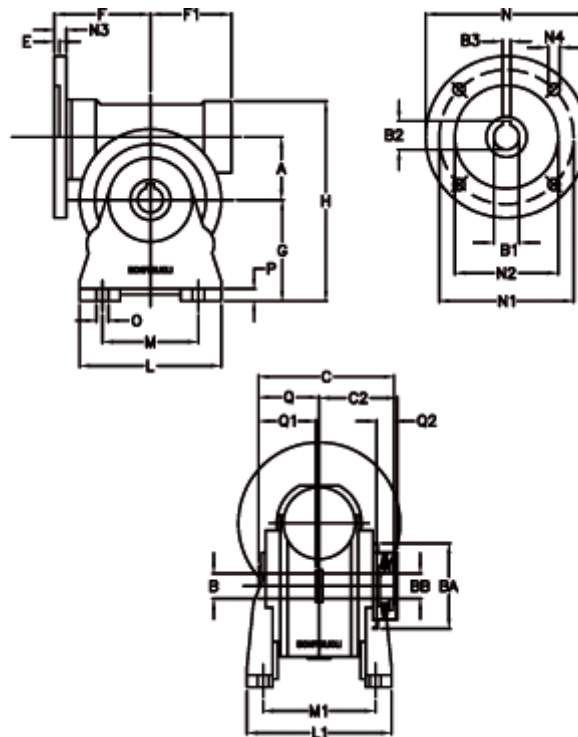

Article number: 390204901423236

Description: Worm Gear with Torque Limiter  
VF 49-L2-A-14 P80B5

## Measures

|            |                               |            |          |
|------------|-------------------------------|------------|----------|
| a = 49.50  | C2 = 63,5                     | L1 = 124.0 | O = 8.5  |
| B = 25     | Description = VF 49A-xx-80B14 | m = 63     | P = 12   |
| B1 E7 = 19 | E = 3.0                       | M1 = 98.5  | Q = 51.0 |
| B2 = 21.8  | F = 70                        | N = 120    | Q1 = 41  |
| B3 H9 = 6  | F1 = 63                       | N1 = 100   | Q2 = 15  |
| BA = 63    | g = 82                        | N2 = 80    |          |
| BB H7 = 14 | H = 162                       | N3 = 10.0  |          |
| C = 105    | L = 110                       | N4 = 7     |          |